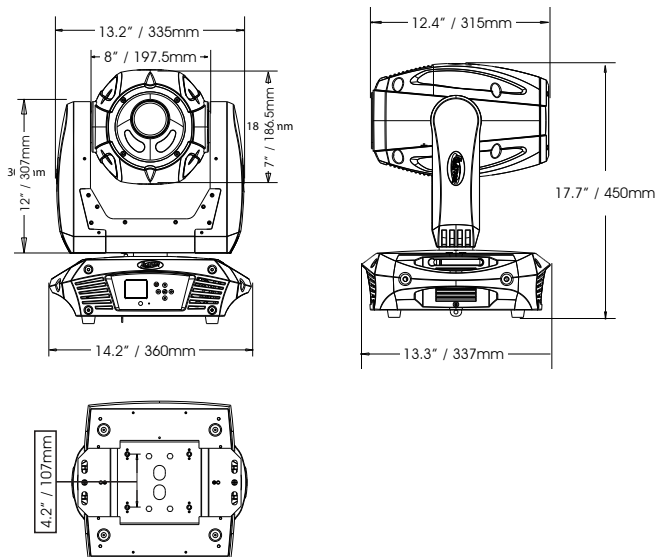

Platinum Spot 5R

The Platinum Spot 5R by Elation Professional is comparable to the 575 fixture with more than double the lamp life. This unit features increased speed on all motors and enhanced optical design for optimized light output and smooth field. The Platinum Spot 5R is equipped with 8 dichroic colors and 22 gobos: 8 rotating replaceable indexing gobos and 14 static gobos. Additional features include a fixed 16° beam angle, 3 facet rotating prism, variable frost filter and motorized focus. The Platinum Spot 5R software update is via SUP (E-Loader) Box. This unit features a compact case design and is half the physical size of most 575 fixtures and less than half the weight of 250 fixtures. The Platinum Spot 5R is powered by Phillips MSD Platinum 5R discharge lamp providing up to 2,000 hours average lamp life. The Platinum Spot 5R operates from a multi-voltage electronic power supply at 100v-240v 50/60hz. Control data input is via 3 pin and 5 pin DMX data first in and out connections.

FEATURES

- 8 Dichroic Colors
- 22 Gobos
- 8 Rotating Replaceable Indexing Gobos
- 14 Static Gobos
- Gobo Size 14mm od / 8mm id
- 3 Facet Rotating Prism
- Variable Frost Filter (Hybrid Effect for Wash)
- Fixed 16° Beam Angle
- Motorized Focus
- Software Update via SUP (E-Loader) Box
- Multi Voltage Electronic Power Supply
- Comparable to 575 fixture and double the lamp life
- Double the Output of 250 fixture
- Increased speed on all motors
- Compact: 1/2 the size of 575 Fixture - 1/3rd smaller than a 250
- Less Weight: 1/2 the weight of 250 fixture
- Energy Efficient: Less than the power consumption of a 575
- Superior Optics Flat / Even Light Field and Improved Output
- Hybrid Technology – Spot / Wash

- More Saturated Colors – especially Red
- Featuring new Philips MSD Platinum 5R Lamp
- Fast lamp strike < 20 sec.
- cETLus Pending
- CE approved

TECHNICAL SPECIFICATIONS

- **DMX Channels:** 17 ch. Standard Mode, 15 ch Basic Mode and 24 ch. Extended Mode
- **Control:** 3-pin & 5-pin DMX
- **Dimmer:** Mechanical Dimmer 0-100%
- **Strobe:** Variable speed Shutter / Strobe
- **IP Rating:** IP 20
- **Iris:** Motorized Iris
- **Pan/Tilt:** 540/630 x 265
- **Power Supply:** 120v-240V 50/60hz
- **Power Consumption:** 350W MAX
- **Lamp:** MSD Platinum 5R Philips
- **Lamp life:** 2,000hr, 7,950lux, 8,000k, CRI 75
- **Lux:** 3,462 Lux / 322 fc @ 16'
- **CTC:** = 7500k
- **Dimensions:** (LxWxH) 14.25" x 13.25" x 17.75" / 362 x 337 x 451 mm
- **Weight:** 28.6 lbs / 13 kg