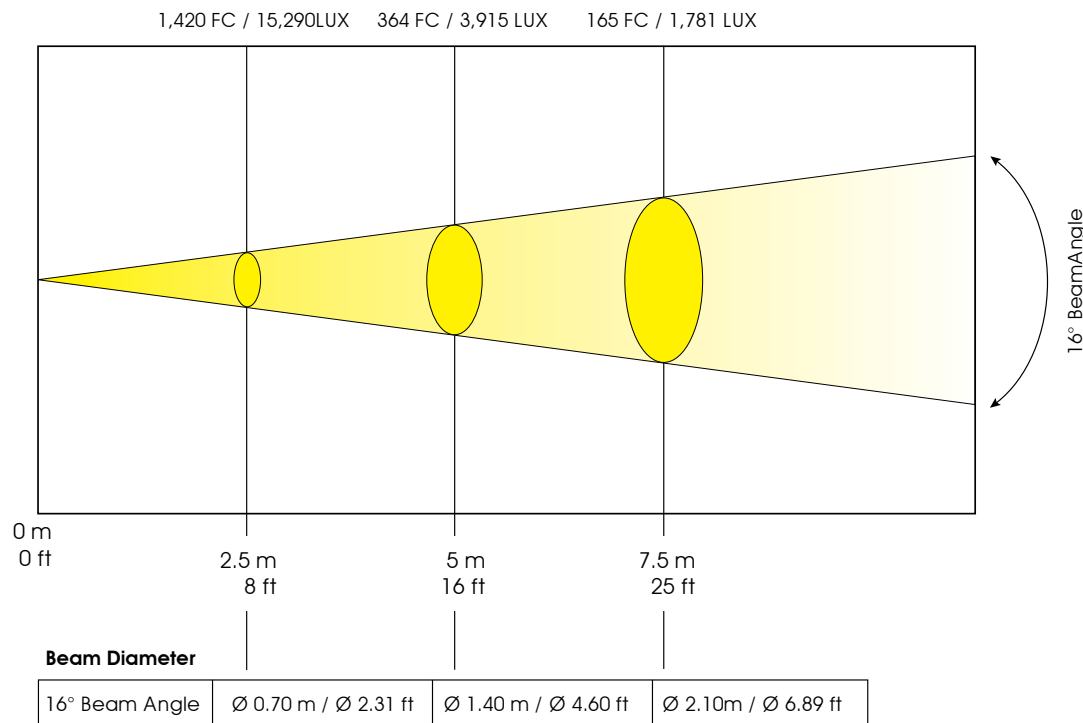

PHOTOMETRICS

Platinum Spot 5R Photometric Beam Angle Data

16° Beam Angle

$$\text{LUX} \times 0.0929 = \text{FC}$$